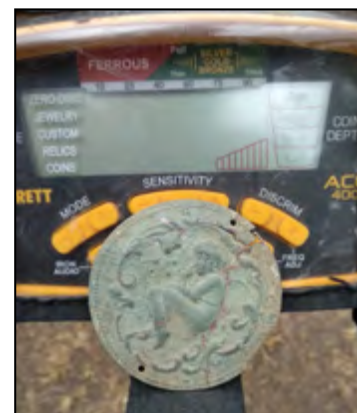

Finder: Manuel O., Mexico

Using: ACE 400i

Find: Colonial chapeton with the figure of a sleeping girl

Vaughan Garrett's FAVORITE FIND OF THE MONTH

SHOW US YOUR FINDS!

The Vaughan Garrett Find of the Month competition will continue, and we believe this is a great time to submit your stories and photos.

Vaughan has decided to give away the **NEW ACE Apex** metal detector.